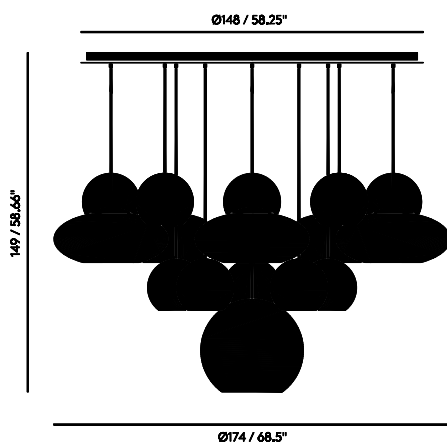

COPPER RANGE MEGA EU

Code

Copper CLMS02-PEUM1

Black CLMS02BK-PEUM1

Year of Design	2015
Material	Polycarbonate Ceiling Canopy: Aluminium
Bulb Spec	15 × E27 28W (max). Bulb not included. 1 × E27 60W (max). Bulb not included.
Cable Spec	250cm/98.4in clear cable.

COPPER RANGE MEGA EU

Code

Blue CLMS02BL-PEUM1

Year of Design	2015
Material	Polycarbonate Ceiling Canopy: Aluminium
Bulb Spec	15 x E27 28W (max). Bulb not included. 1 x E27 60W (max). Bulb not included.
Cable Spec	250cm/98.4in clear cable.

Germany

Packaging

COPPER ROUND 45CM PENDANT EU x 1

Height	0.57 m
Width	0.48 m
Length	0.48 m
Weight	3.7 kg

COPPER WIDE PENDANT EU x 5

Height	0.36 m
Width	0.55 m
Length	0.55 m
Weight	3.3 kg

COPPER ROUND 25CM PENDANT EU x 10

Height	0.31 m
Width	0.31 m
Length	0.41 m
Weight	1.7 kg

MEGA PENDANT SYSTEM ROUND EU x 1

Height	0.11 m
Width	1.50 m
Length	1.50 m
Weight	25.5 kg

Number of Boxes

17

Product weight (Inc Canopy)

55.56 kg

Recommended Megaman LED