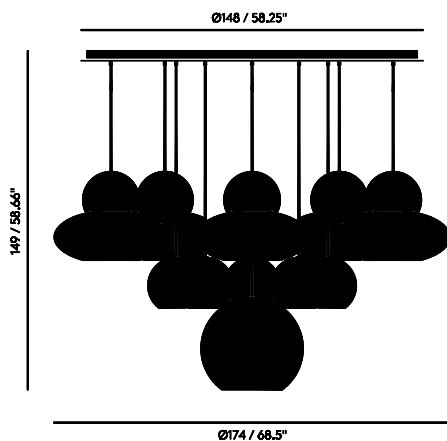

COPPER RANGE MEGA

Copper is created by exploding a thin layer of pure metal onto the surface of a polycarbonate globe. Complimentary forms are created in the trademark mirrored copper, allowing clusters to be formed, lower ceilings to be illuminated or narrow corridors to be colonised by the Copper family.

COPPER RANGE MEGA EU

Code

Copper CLMS02-PEUM1

Black CLMS02BK-PEUM1

Year of Design	2015
Material	Polycarbonate Ceiling Canopy: Aluminium
Bulb Spec	15 × E27 28W (max). Bulb not included. 1 × E27 60W (max). Bulb not included.
Cable Spec	250cm/98.4in clear cable.

COPPER RANGE MEGA EU

Code

Blue CLMS02BL-PEUM1

Year of Design	2015
Material	Polycarbonate Ceiling Canopy: Aluminium
Bulb Spec	15 x E27 28W (max). Bulb not included. 1 x E27 60W (max). Bulb not included.
Cable Spec	250cm/98.4in clear cable.

Germany

Packaging

COPPER ROUND 45CM PENDANT EU x 1

Height	0.57 m
Width	0.48 m
Length	0.48 m
Weight	3.7 kg

COPPER WIDE PENDANT EU x 5

Height	0.36 m
Width	0.55 m
Length	0.55 m
Weight	3.3 kg

COPPER ROUND 25CM PENDANT EU x 10