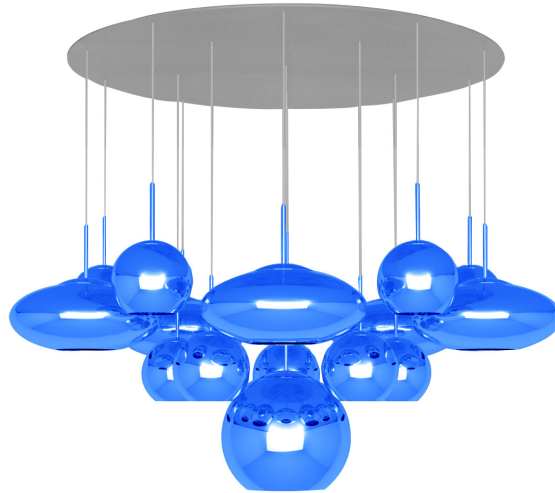

COPPER RANGE MEGA

Copper is created by exploding a thin layer of pure metal onto the surface of a polycarbonate globe. Complimentary forms are created in the trademark mirrored copper, allowing clusters to be formed, lower ceilings to be illuminated or narrow corridors to be colonised by the Copper family.

COPPER RANGE MEGA EU

Code

Copper CLMS02-PEUM1

Black CLMS02BK-PEUM1

Year of Design	2015
Material	Polycarbonate Ceiling Canopy: Aluminium
Bulb Spec	15 × E27 28W (max). Bulb not included. 1 × E27 60W (max). Bulb not included.
Cable Spec	250cm/98.4in clear cable.

COPPER RANGE MEGA EU

Code

Blue CLMS02BL-PEUM1

Year of Design	2015
Material	Polycarbonate Ceiling Canopy: Aluminium
Bulb Spec	15 x E27 28W (max). Bulb not included. 1 x E27 60W (max). Bulb not included.
Cable Spec	250cm/98.4in clear cable.