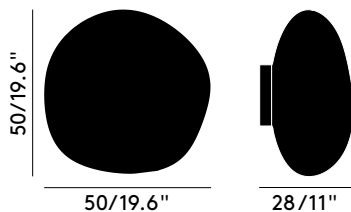

MELT SURFACE EU

Code

Chrome MESS02CHEU

Gold MESS02GOEU

Year of Design	2016
Material	Polycarbonate
Bulb Spec	E27 GLS 28W (max). Bulb not included.
Cable Spec	N/A
Dimmability	Mains dimmable (depending on lamp application).

Country of origin

Germany

Packaging

Height	0.4 m
Width	0.45 m
Length	0.45 m
Weight	3.5 kg

Product weight

1.5 kg

Recommended LED

E27 4-9W GLS