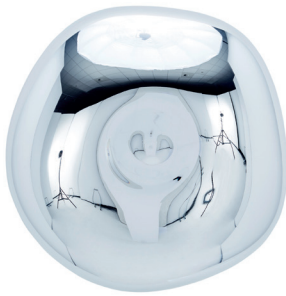

MELT SURFACE

OFF

ON

OFF

ON

With Melt, our experiments in the technologically advanced field of vacuum metallisation take on a new twist. Melt is a distorted lighting globe born from our collaboration with Swedish radical design collective FRONT. Available in Pendant and Surface light versions.

MELT SURFACE EU

Code

Chrome MESS02CHEU

Gold MESS02GOEU

Year of Design	2016
Material	Polycarbonate
Bulb Spec	E27 GLS 28W (max). Bulb not included.
Cable Spec	N/A
Dimmability	Mains dimmable (depending on lamp application).

MELT SURFACE

NEW

OFF

ON

OFF

ON

With Melt, our experiments in the technologically advanced field of vacuum metallisation take on a new twist. Melt is a distorted lighting globe born from our collaboration with Swedish radical design collective FRONT. Available in Pendant and Surface light versions.

MELT SURFACE

MADE TO ORDER

OFF

ON

With Melt, our experiments in the technologically advanced field of vacuum metallisation take on a new twist. Melt is a distorted lighting globe born from our collaboration with Swedish radical design collective FRONT. Available in Pendant and Surface light versions..